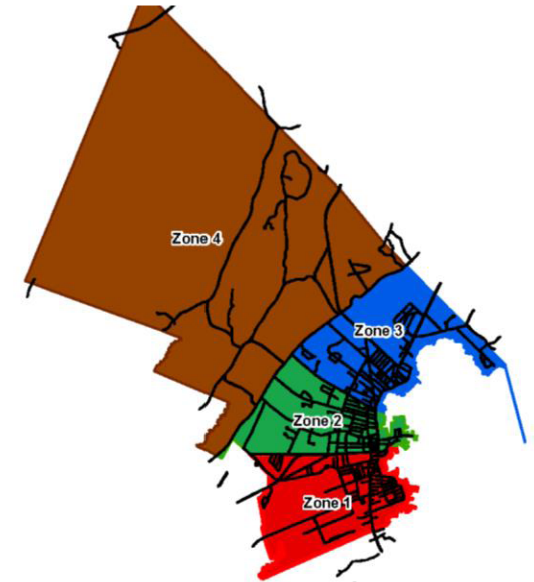

SPRING LEAF AND BRUSH PICK-UP 2019

- Zone #1 April 29 - May 3, 2019
- Zone #2 May 6 - May 10, 2019
- Zone #3 May 13 - May 17, 2019
- Zone #4 May 20 - May 24, 2019

Please help us provide you with the most efficient service we can. The City is being divided up into 4 zones. Each zone will be assigned one week dedicated to leaf and brush pick-up for the streets within that zone.

See the map below for your zone and designated pick-up week.

Pick-up times will be 7 AM to 3 PM daily for each designated zone.

We are only picking up roadside piles of leaves and separate brush piles consisting of tree limbs and branches. Keeping the leaf piles and brush piles separate helps us to properly recycle the two items and makes the process more efficient. Leaf piles may be covered with a tarp to prevent them from blowing around, but please do not bag them.

Please place leaf and separate brush piles along the sidewalk or at the edge of your property with the brush arranged the same way as the sidewalk or road.

Please remember not to block the sidewalk.

If you have any questions, please call Rockland Public Services at 207-594-0320