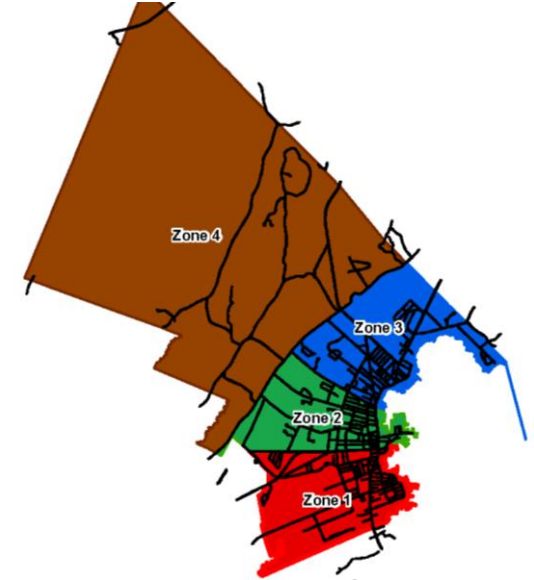

FALL LEAF AND BRUSH PICK-UP 2018

Please help us provide you with the most efficient service we can. The City is being divided up into 4 zones. Each zone will be assigned one week dedicated to leaf and brush pick-up for the streets within that zone.

See the map and zone schedule below for your zone and designated pick-up week.

Pick-up times will be 7 AM to 3 PM daily for each designated zone.

We are only picking up roadside piles of leaves and separate brush piles consisting of tree limbs and branches. Keeping the leaf piles and brush piles separate helps us to properly recycle the two items and makes the process more efficient. Leaf piles may be covered with a tarp to prevent them from blowing around, but please do not bag them.

Please place leaf and separate brush piles along the sidewalk or at the edge of your property with the brush arranged the same way as the sidewalk or road.

Please remember not to block the sidewalk.

If you have any questions, please call Rockland Public Services at 207-594-0320

- Zone October 29-November 2, 2018
- Zone November 5- November 9, 2018
- Zone November 12- November 16, 2018
- Zone November 19,20,21,26,27, 2018

ZONE 1 - Park St South to Owls Head												
Atlantic St	Broadway (So of Park)	Edwards St	Franklin St	Halet Ave	Laurel St	Main St (So of Park)	Merry St	Orange St	Phillips St	Scott St	Suffolk St	Water St
Autumn St	Carroll Ln	Field St	Fulton St	Halls Ln	Lawrence St	Marine St	Moran Dr	Otis St	Pleasant St	Seavey Ln	Third St	
Belvidere St	Clarendon St	First St	Gamage Ln	Highland St	Linden St	Marks Ln	Myrtle St	Pacific St	Prescott St	Second St	Thomaston St	
Berkeley St	Columbia Ave	Florence St	Garden Ave	Holmes St	Lisle St	McCloud St	New County Rd	Park St	Prospect St	Snow St	Union St (So of Park)	
Brick St	Crescent St	Forrest Ave	Glenwood Ave	Ingraham Ln	Lovejoy St	Mechanic St	North St	Payne Ave	Purchase St	South St	Valley View St	
Broad St (So of Park)	Dunton Ave	Fourth St	Gordon Dr	Kelly Ln	Luce Ave	Merrill Dr	Ocean St	Payson Ln	Robinson St	State St	Walnut St	
ZONE 2 - North of Park to Rankin												
Bartlett Dr	Capt. Spear Dr	Elm St	Grace St Place	Hilltop Ln	Lincoln St	Oak St	Orient St	School St	Summer St	Traverse St	White St	
Beacon St	Center St	Emery Ave	Granite St	JRL Dr	Lindsey St	Old County Rd	Park Dr	Sea St Pl	Sweetland St	Ulmer St	Willow St	
Beech St	City Pl	Fern St	Grove St	Kimble Ln	Main St	Oliver St	Pearl St	Shaw Ave	Talbot Ave	Union St	Woodland Rd	
Broad St	Claremont St	Fogg St	High St	Lime St	Maple St	Oliver Woods North	Pleasant St Ext	Soffayer Dr	Temple St	Veterans Memorial Dr	Winter St	
Broadway (Park to Rankin)	Custom House Pl	Glovers Pass	Highland St	Lime St Place	Masonic St	Oliver Woods South	Police Plaza	Southern Dr	Tillson Ave	Vienos Run		
Broadway Pl	Commercial St	Grace St	Hill St	Limerock St	Museum St	Orchard St	Rankin St	Stonewood Rd	Walker Pl	Wharf St		
ZONE 3 - North of Rankin to Rockport												
Acadia Dr	Brewster St	Chestnut St	Front St	James St	Knowlton St	Main St	Nevelson St	Philbrick Ave	Simmons St	Waldo Ave		
Achorn St	Broadway (Rankin to N Main)	Cottage St	Gay St	Jameson St	Knox St	Marie Reed Park	North Main St	Pine St	Spruce St	Warren St		
Admontem Ave	Bunker St	Court St	Gay St Pl	Jefferson St	Lawn Ave	Maverick St	Old County Rd	Rockland St	Stanley Ave			
Amesbury St	Camden St	Eliza Steele Dr	John St	Leland St	Meadow Way	Olympic Ave	Rocky Hill Ave	Summit Rd				
Bay View Sq	Camden St Terr	Fales St	Griffin St	Katahdin Ave	Lev Coffin Dr	Melrose Cir N	Pen Bay Ave	Samoset Rd	Tea St			
Birch St	Cedar St	Frederick St	Gurdy St	Knott St	Littlefield St	Melrose Cir S	Perry St	Schooner Dr	Trinity St			
ZONE 4 - Northwest of Old County Rd												
Barter Rd	Bog Rd	Country Way	Dodge Mtn Rd	Lake Ave	Lakeview Dr	Mountain Rd	Pheasant Dr	Sherer Lane	Thompson Meadow Rd	West Meadow Rd		
Benner Rd	Clayton Ln	Deerfield Ln	Farwell Dr	Lake View Terrace	Mill St	Mountain View Dr	Riverwood Dr	Sunrise Summit	Tolman Rd