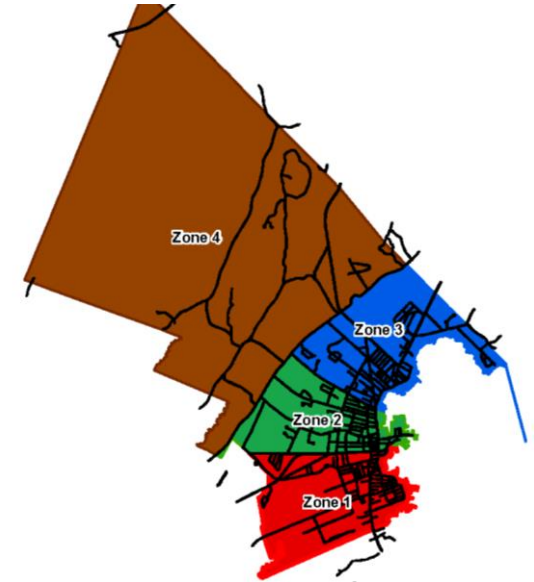

SPRING LEAF AND BRUSH PICK-UP 2018

Please help us provide you with the most efficient service we can. The City is being divided up into 4 zones. Each zone will be assigned one week dedicated to leaf and brush pick-up for the streets within that zone.

See the map below for your zone and designated pick-up week.

Pick-up times will be 7 AM to 3 PM daily for each designated zone.

We are only picking up roadside piles of leaves and separate brush piles consisting of tree limbs and branches. Keeping the leaf piles and brush piles separate helps us to properly recycle the two items and makes the process more efficient. Leaf piles may be covered with a tarp to prevent them from blowing around, but please do not bag them.

Please place leaf and separate brush piles along the sidewalk or at the edge of your property with the brush arranged the same way as the sidewalk or road.

Please remember not to block the sidewalk.

If you have any questions, please call Rockland Public Services at 207-594-0320

- Zone 1 April 30-May 4, 2018
- Zone 2 May 7-11, 2018
- Zone 3 May 14-18, 2018
- Zone 4 May 21-25, 2018

ZONE 1 - Park St South to Owls Head												
Atlantic St	Broadway (So of Park)	Edwards St	Franklin St	Halet Ave	Laurel St	Main St (So of Park)	Merry St	Orange St	Phillips St	Scott St	Suffolk St	Water St
Autumn St	Carroll Ln	Field St	Fulton St	Halls Ln	Lawrence St	Marine St	Moran Dr	Otis St	Pleasant St	Seavey Ln	Third St	
Belvidere St	Clarendon St	First St	Gamage Ln	Highland St	Linden St	Marks Ln	Myrtle St	Pacific St	Prescott St	Second St	Thomaston St	
Berkeley St	Columbia Ave	Florence St	Garden Ave	Holmes St	Lisle St	Mcloud St	New County Rd	Park St	Prospect St	Snow St	Union St (So of Park)	
Brick St	Crescent St	Forrest Ave	Glenwood Ave	Ingraham Ln	Lovejoy St	Mechanic St	North St	Payne Ave	Purchase St	South St	Valley View St	
Broad St (So of Park)	Dunton Ave	Fourth St	Gordon Dr	Kelly Ln	Luce Ave	Merrill Dr	Ocean St	Payson Ln	Robinson St	State St	Walnut St	
ZONE 2 - North of Park to Rankin												
Bartlett Dr	Capt. Spear Dr	Elm St	Grace St Place	Hilltop Ln	Lincoln St	Oak St	Orient St	School St	Summer St	Traverse St	White St	
Beacon St	Center St	Emery Ave	Granite St	JRL Dr	Lindsey St	Old County Rd	Park Dr	Sea St Pl	Sweetland St	Ulmer St	Willow St	
Beech St	City Pl	Fern St	Grove St	Kimble Ln	Main St	Oliver St	Pearl St	Shaw Ave	Talbot Ave	Union St	Woodland Rd	
Broad St	Claremont St	Fogg St	High St	Lime St	Maple St	Oliver Woods North	Pleasant St Ext	Soffayer Dr	Temple St	Veterans Memorial Dr	Winter St	
Broadway (Park to Rankin)	Custom House Pl	Glovers Pass	Highland St	Lime St Place	Masonic St	Oliver Woods South	Police Plaza	Southern Dr	Tillson Ave	Vienos Run		
Broadway Pl	Commercial St	Grace St	Hill St	Limerock St	Museum St	Orchard St	Rankin St	Stonewood Rd	Walker Pl	Wharf St		
ZONE 3 - North of Rankin to Rockport												
Acadia Dr	Brewster St	Chestnut St	Front St	James St	Knowlton St	Main St	Nevelson St	Philbrick Ave	Simmons St	Waldo Ave		
Achorn St	Broadway (Rankin to N Main)	Cottage St	Gay St	Jameson St	Knox St	Marie Reed Park	North Main St	Pine St	Spruce St	Warren St		
Admontem Ave	Bunker St	Court St	Gay St Pl	Jefferson St	Lawn Ave	Maverick St	Old County Rd	Rockland St	Stanley Ave			
Amesbury St	Camden St	Eliza Steele Dr	Glen St	John St	Leland St	Meadow Way	Olympic Ave	Rocky Hill Ave	Summit Rd			
Bay View Sq	Camden St Terr	Fales St	Griffin St	Katahdin Ave	Lev Coffin Dr	Melrose Cir N	Pen Bay Ave	Samoset Rd	Tea St			
Birch St	Cedar St	Frederick St	Gurdy St	Knott St	Littlefield St	Melrose Cir S	Perry St	Schooner Dr	Trinity St			
ZONE 4 - Northwest of Old County Rd												
Barter Rd	Bog Rd	Country Way	Dodge Mtn Rd	Lake Ave	Lakeview Dr	Mountain Rd	Pheasant Dr	Sherer Lane	Thompson Meadow Rd	West Meadow Rd		
Benner Rd	Clayton Ln	Deerfield Ln	Farwell Dr	Lake View Terrace	Mill St	Mountain View Dr	Riverwood Dr	Sunrise Summit	Tolman Rd